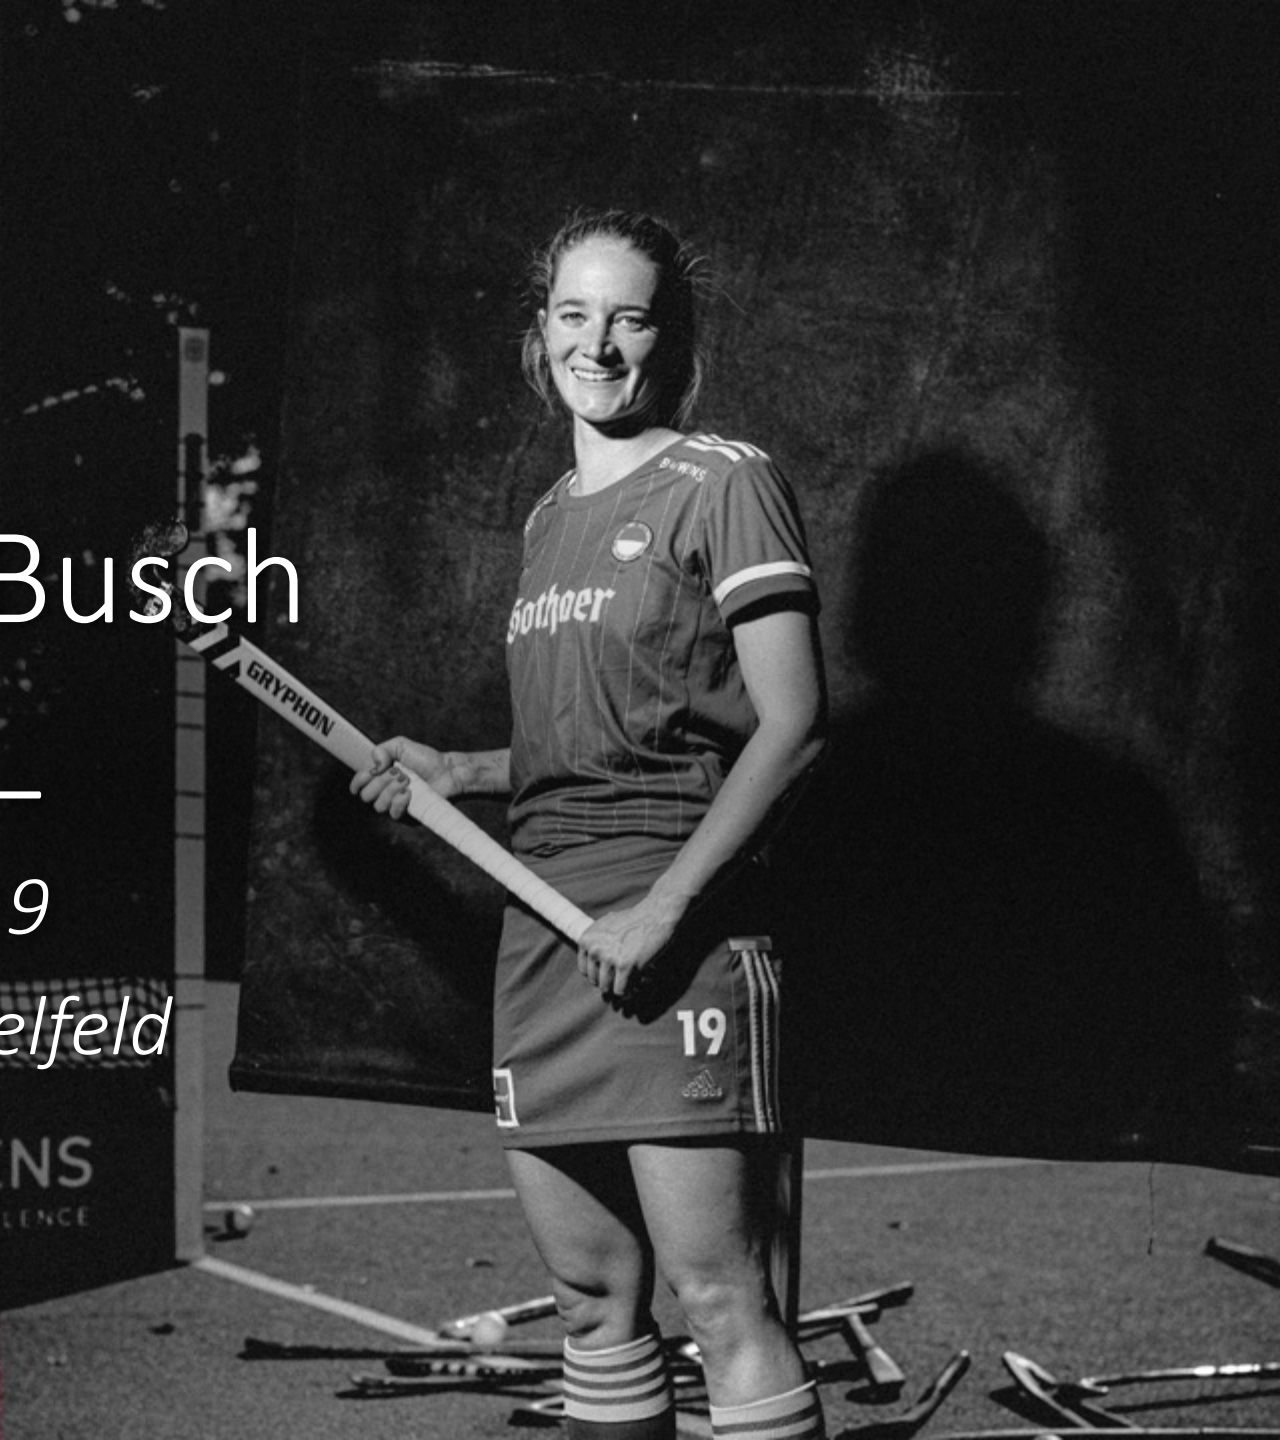

Julia Busch

—

19

Mittelfeld